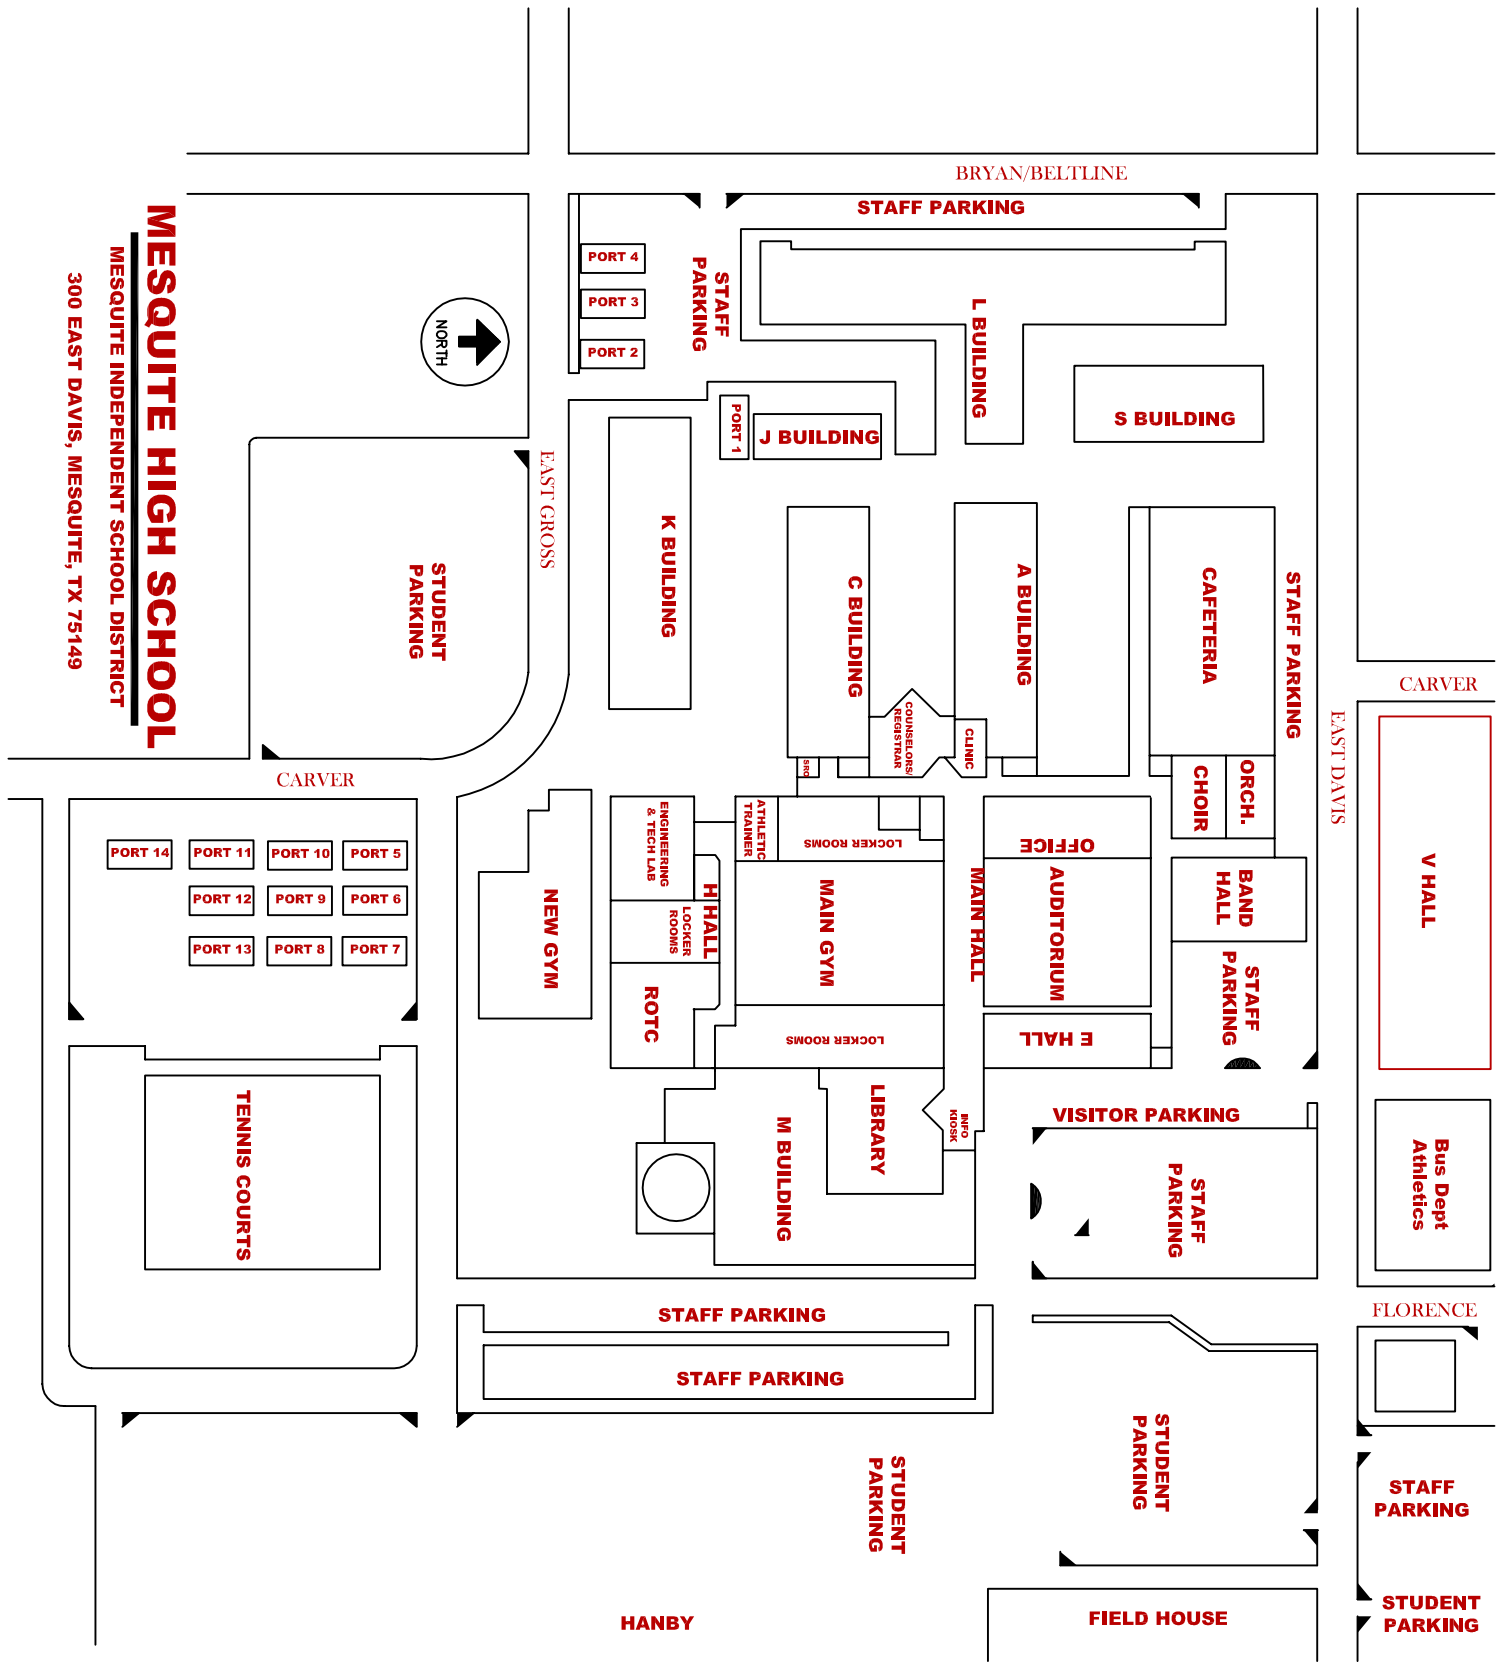

**MESQUITE HIGH SCHOOL**  
 MESQUITE INDEPENDENT SCHOOL DISTRICT  
 300 EAST DAVIS, MESQUITE, TX 75149

**MESQUITE HIGH SCHOOL**  
 MESQUITE INDEPENDENT SCHOOL DISTRICT  
 300 EAST DAVIS, MESQUITE, TX 75149